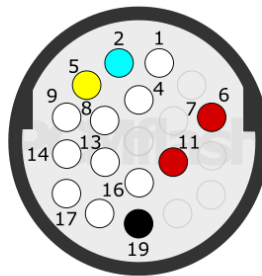

PCMflash

Transmission Control Unit

6DCT450/451/470

+12V	6, 11	CAN-L	2
GND	19	CAN-H	5

GETRAG