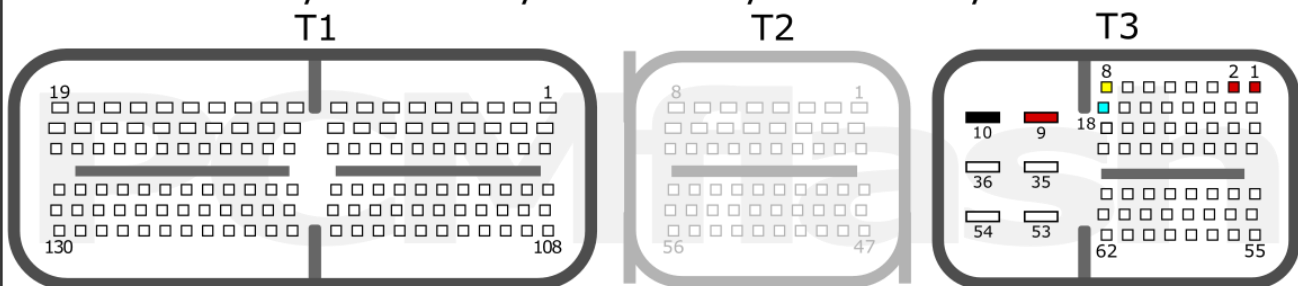

+12V	T3: 1, 2, 9	CAN-L	T3: 18
GND	T3: 10	CAN-H	T3: 8

TOYOTA/LEXUS PETROL

pcmflash.ru

v.1

2023-02-01