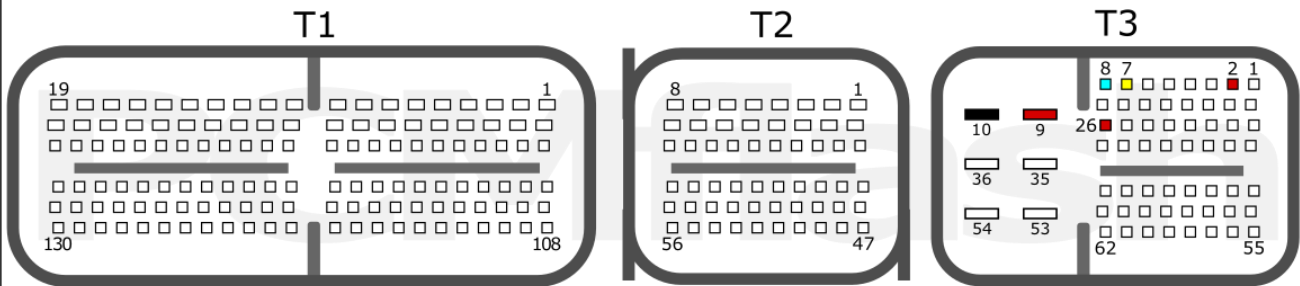

+12V	T3: 2, 9, 26	CAN-L	T3: 8
GND	T3: 10	CAN-H	T3: 7

LC150/HIACE/HILUX/REVO/FORTUNER 2.4TD, 2.8TD (1GD-FTV/2GD-FTV/AC60F)

+12V	A: 18; B: 1, 2	CAN-L	B: 28
GND	A: 1	CAN-H	B: 17

TOYOTA/LEXUS DIESEL

pcmflash.ru

+12V	T3: 1, 2, 9	CAN-L	T3: 18
GND	T3: 10	CAN-H	T3: 8

TOYOTA/LEXUS PETROL

pcmflash.ru

v.1

2023-02-01