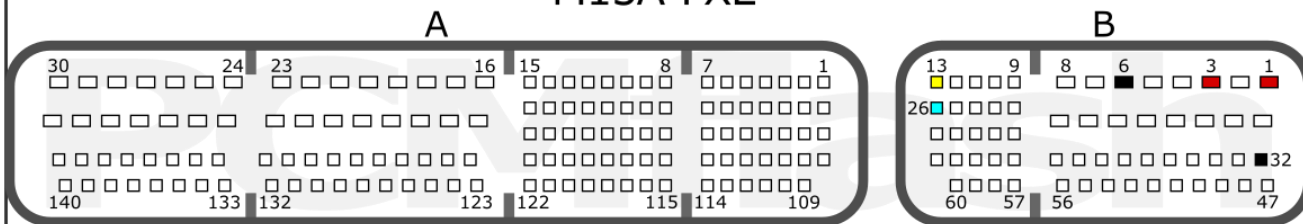

PCMflash

Engine Control Unit

R7F701xxx

M15A-FXE

+12V	B: 1, 3	CAN-L	B: 26
GND	B: 6, 32	CAN-H	B: 13