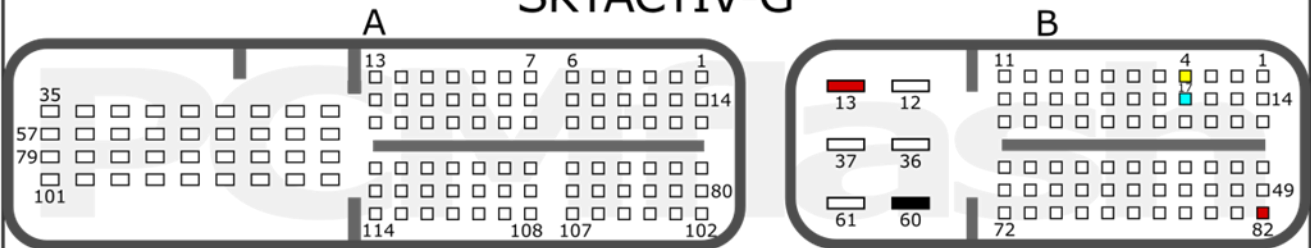

PCMflash

Engine Control Unit

1N83M

SKYACTIV-G

+12V	B: 13, 82	CAN-L	B: 17
GND	B: 60	CAN-H	B: 4