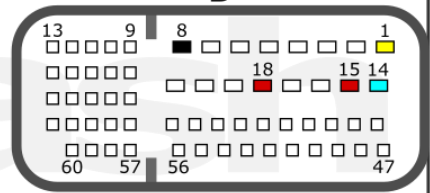

pcmflash.ru

v.1

2021-09-05

PCMflash

Engine Control Unit

SH72543

A

B