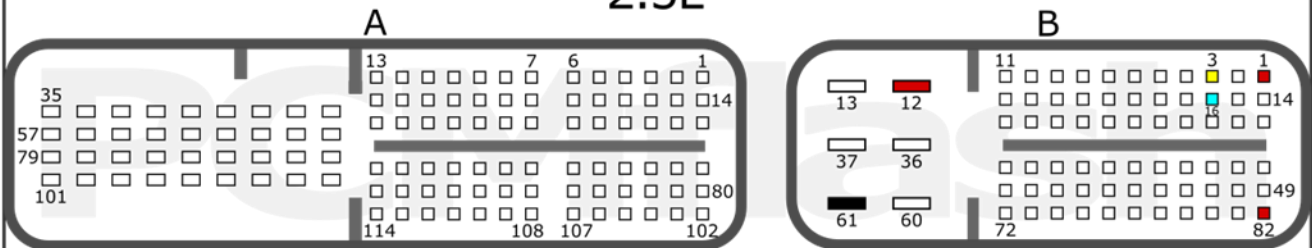

+12V	B: 116, 131, 186	CAN-L	B: 140
GND	B: 119	CAN-H	B: 129

2.5L