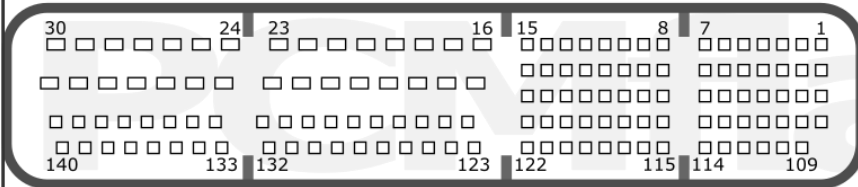

SH725xx

SKYACTIV-D (SH72534)

A

B

+12V	B: 5, 15	CAN-L	B: 22
GND	B: 8	CAN-H	B: 9

SKYACTIV-D S5 (SH72546)

A

B