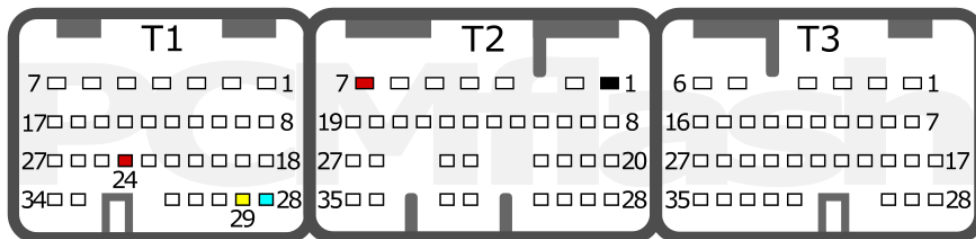

SH72530/SH72533

+12V	M1: A1, N1, M4	CAN-L	M2: C3
GND	M2: N5	CAN-H	M2: B3

SH72530

+12V	T1: 24; T2:7	CAN-L	T1: 28
GND	T2: 1	CAN-H	T1: 29

SUZUKI

pcmflash.ru

v.2

2023-01-30