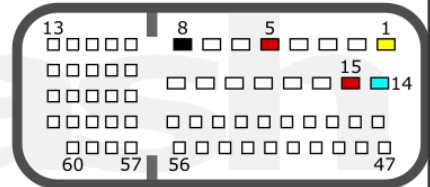

SH725xx

SKYACTIV-D (SH72534)

A

B

+12V	B: 5, 15	CAN-L	B: 22
GND	B: 8	CAN-H	B: 9

SKYACTIV-D S5 (SH72546)

A

B