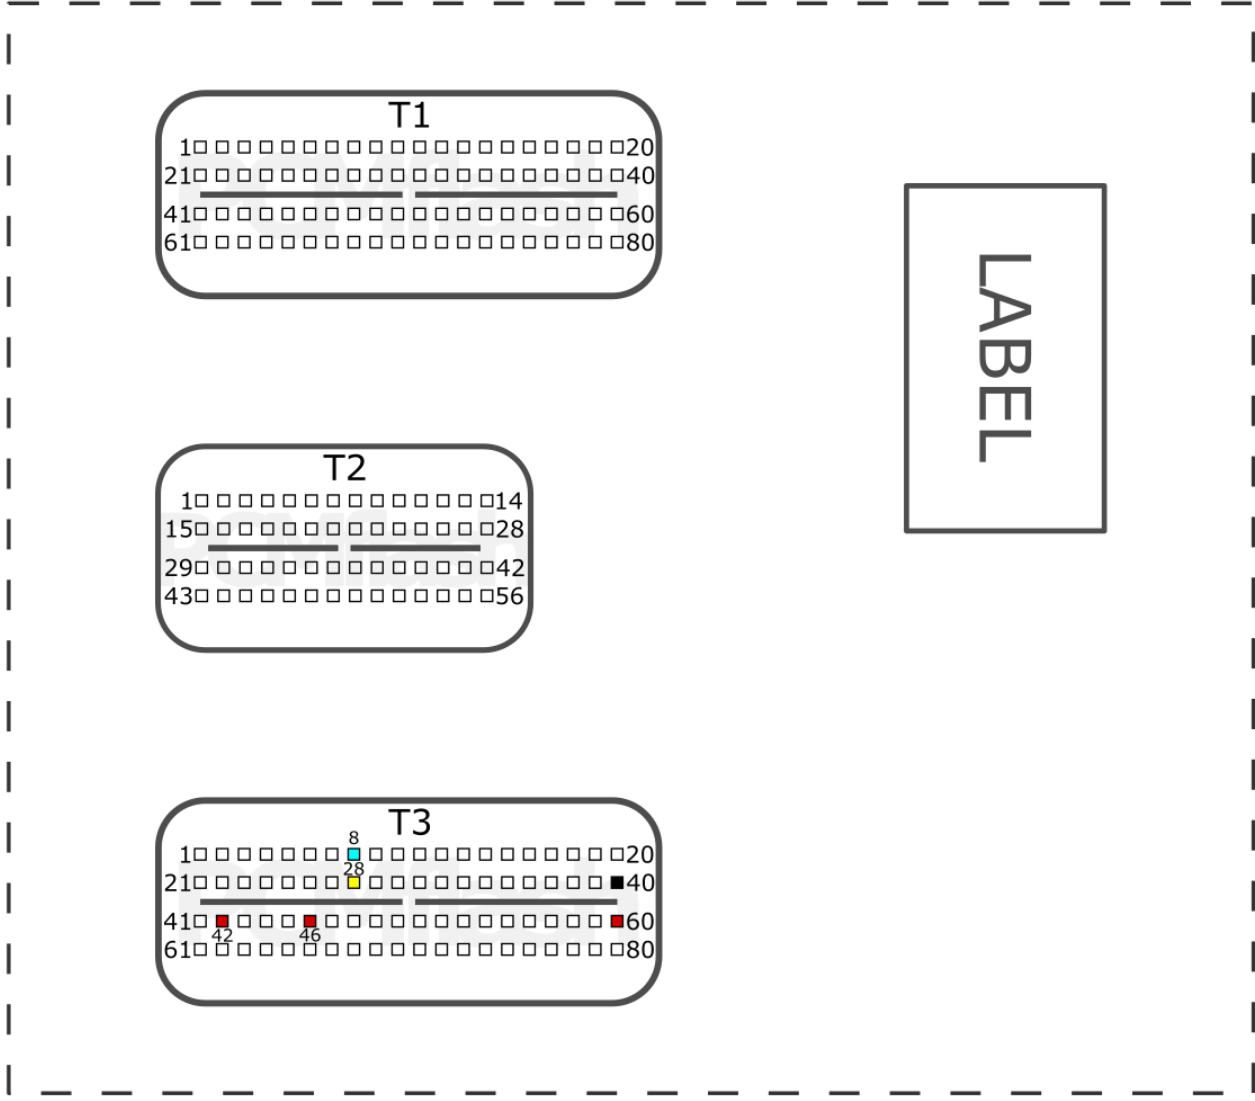

PCMflash

Engine Control Unit

DENSO TRUCK E6 (SH72543R)

+12V	T3: 42, 46, 60	CAN-L	T3: 8
GND	T3: 40	CAN-H	T3: 28

HINO	KIA	HYUNDAI	
pcmflash.ru		v.2	2021-12-09