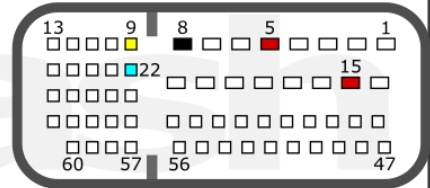

PCMflash

Engine Control Unit

SH725xx

SKYACTIV-D (SH72534)

A

B

+12V	B: 5, 15	CAN-L	B: 22
GND	B: 8	CAN-H	B: 9