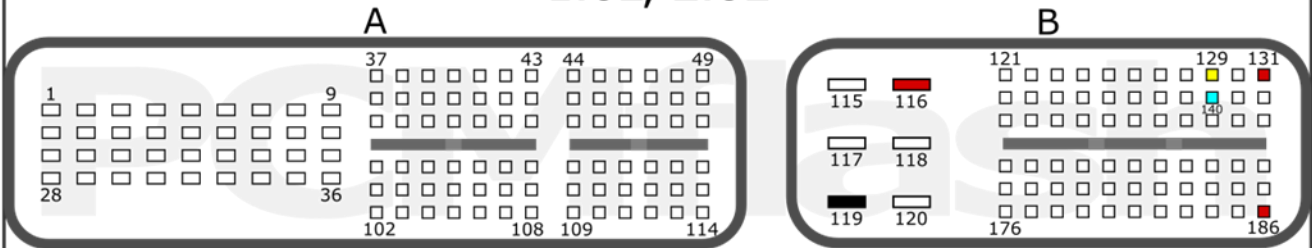

PCMflash

Engine Control Unit

1N83M

1.6L, 2.0L