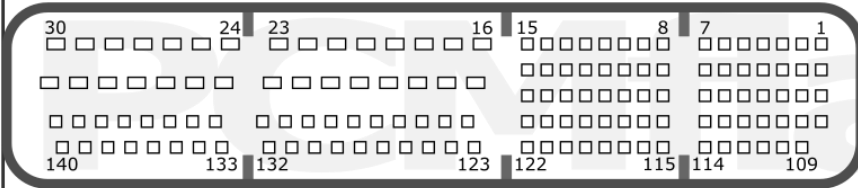

SH725xx

SKYACTIV-D (SH72534)

A

B

+12V	B: 5, 15	CAN-L	B: 22
GND	B: 8	CAN-H	B: 9

SKYACTIV-D S5 (SH72546)

A

B