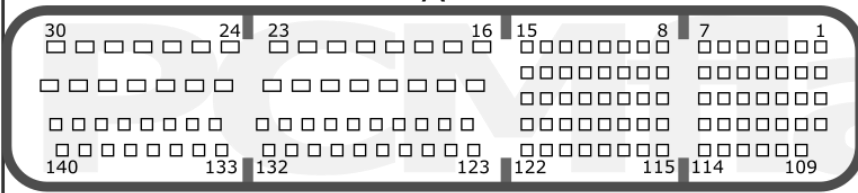

pcmflash.ru

v.1

2021-09-05

PCMflash

Engine Control Unit

SH72543

A

B