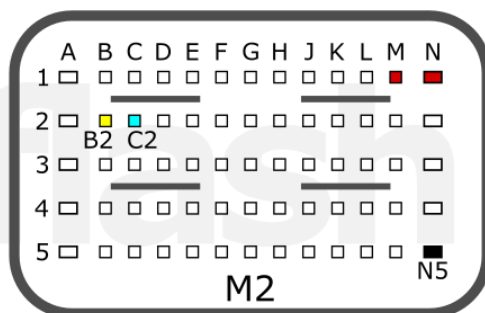

+12V	M2: M1, N1	CAN-L	M2: C2
GND	M2: N5	CAN-H	M2: B2

SUBARU

pcmflash.ru

v.1

2021-09-17