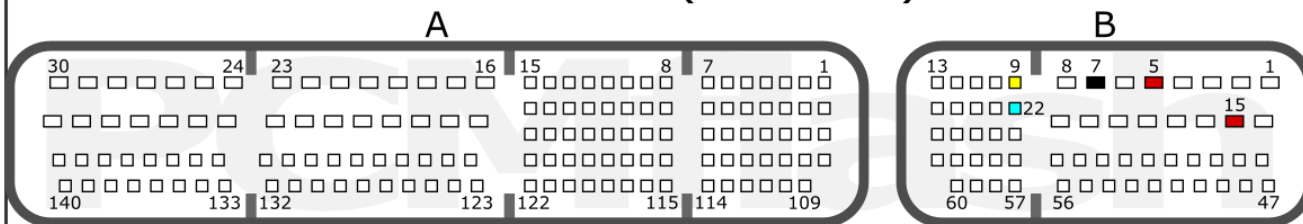

PCMflash

Engine Control Unit

SH725xx

SKYACTIV-G (SH72543)

+12V	B: 5, 15	CAN-L	B: 22
GND	B: 7	CAN-H	B: 9