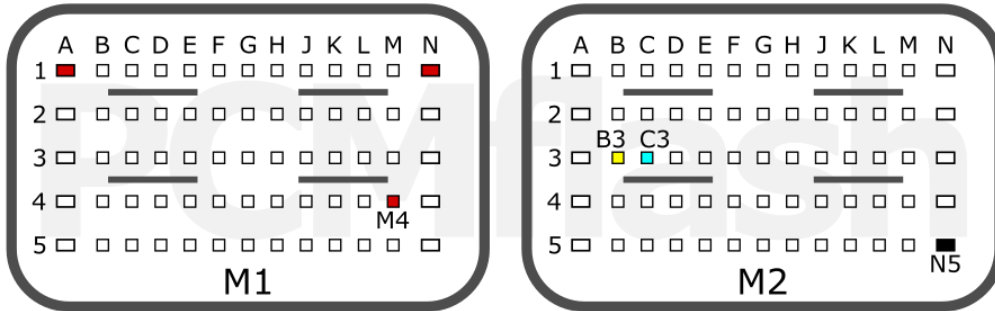

SH72530/SH72533

+12V	M1: A1, N1, M4	CAN-L	M2: C3
GND	M2: N5	CAN-H	M2: B3

SH72530

+12V	T1: 24; T2:7	CAN-L	T1: 28
GND	T2: 1	CAN-H	T1: 29

SUZUKI

pcmflash.ru

v.2

2023-01-30