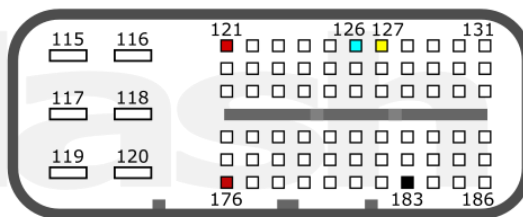

SH72530/SH72531

SH72531

+12V	M1: M4, M2: A2	CAN-L	M2: L1
GND	M1: N5	CAN-H	M2: K1

T1 SH72530 + SH72531 T2

+12V	T2: 121, 176	CAN-L	T2: 126
GND	T2: 183	CAN-H	T2: 127

NISSAN

pcmflash.ru

v.3