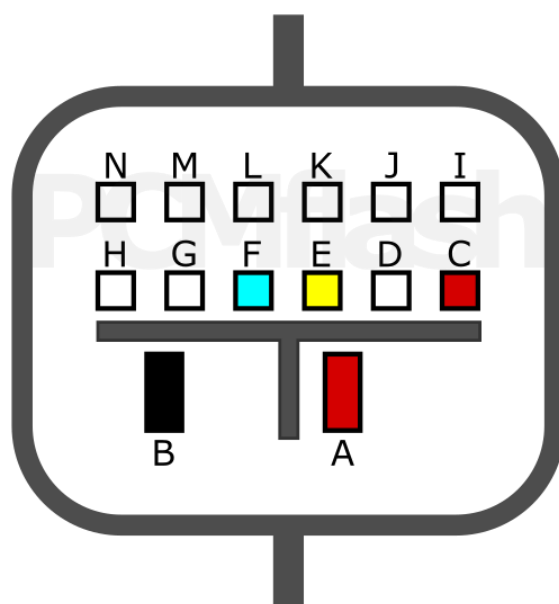

PCMflash

Electronic Control Unit

MAZDA TCM

+12V	C, A	CAN-L	F
GND	B	CAN-H	E

MAZDA

pcmflash.ru

v.1

2021-09-05