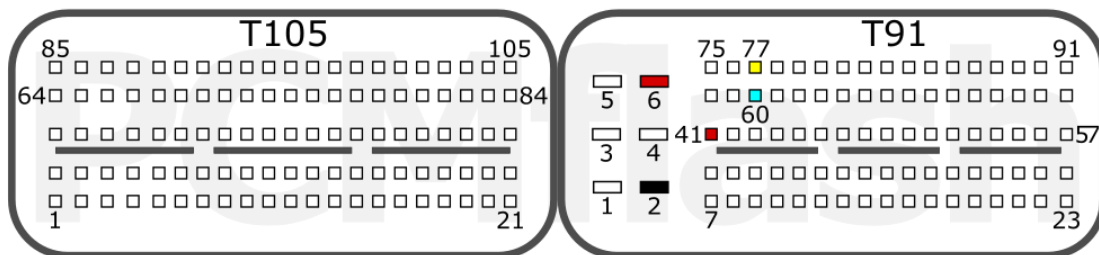

+12V	T94: 5, 18	CAN-L	T94: 79
GND	T94: 3	CAN-H	T94: 57

HYUNDAI PETROL

pcmflash.ru

v.2

2023-04-08

PCMflash

Engine Control Unit

DENSO SH7254x