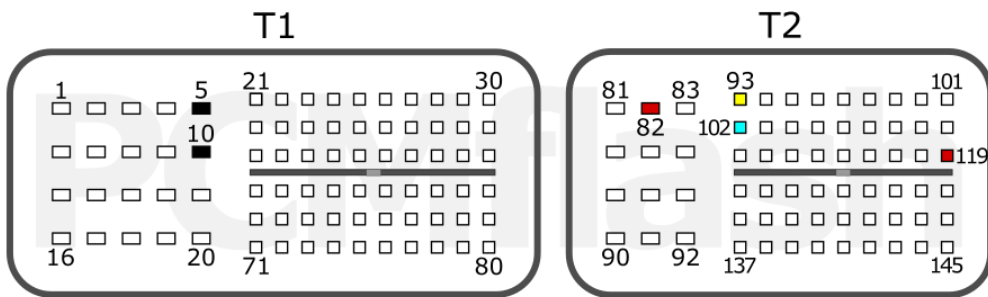

PCMflash

Engine Control Unit

1N83M

+12V	T2: 82, 119	CAN-L	T2: 102
GND	T1: 5, 10	CAN-H	T2: 93

SUZUKI

pcmflash.ru

v.1

2022-11-02