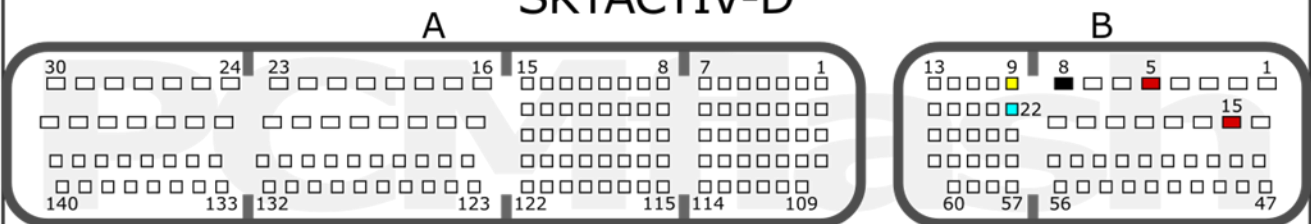

PCMflash

Engine Control Unit

1N83M

SKYACTIV-G

+12V	B: 13, 82	CAN-L	B: 17
GND	B: 60	CAN-H	B: 4

SKYACTIV-D

+12V	B: 5, 15	CAN-L	B: 22
GND	B: 8	CAN-H	B: 9

MAZDA GEN4