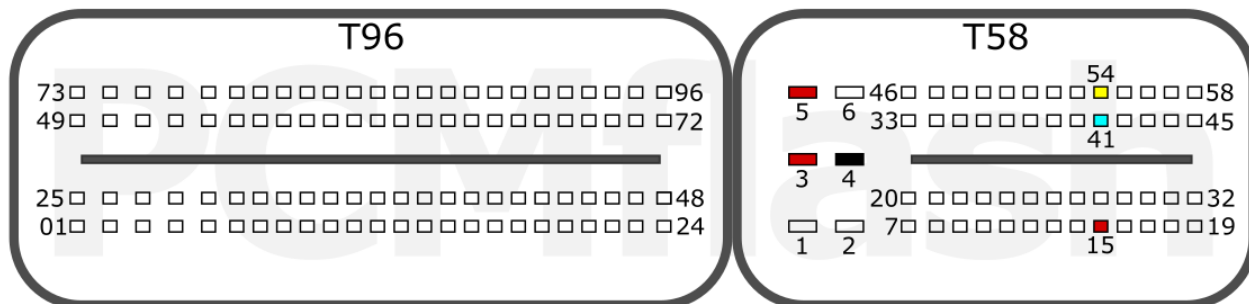

PCMflash

Engine Control Unit

SH7254x

SH72543

+12V	T58: 5, 3, 15	CAN-L	T58: 41
GND	T58: 4	CAN-H	T58: 54