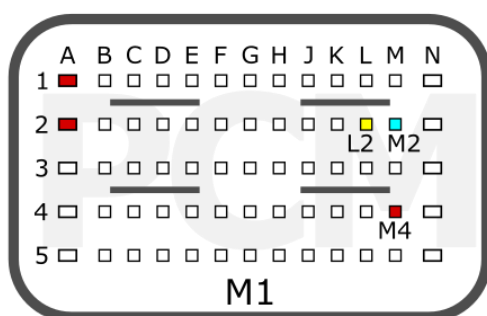

PCMflash

Engine Control Unit

SH72530

+12V	M1: A1, A2, M4	CAN-L	M1: M2
GND	M2: N5	CAN-H	M1: L2

FAW

pcmflash.ru

v.1

2021-09-13