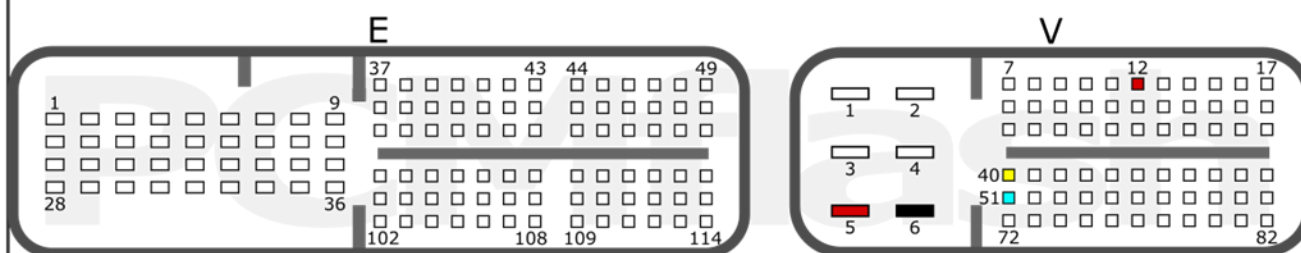

PCMflash

Engine Control Unit

DENSO TRUCK E6 (SH72543R)

+12V	T3: 42, 46, 60	CAN-L	T3: 8
GND	T3: 40	CAN-H	T3: 28

HINO	KIA	HYUNDAI	
pcmflash.ru		v.2	2021-12-09

PCMflash

Engine Control Unit

1N83M