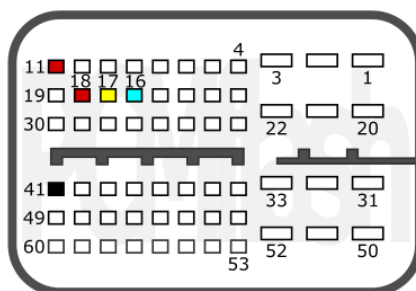

PCMflash

Engine Control Unit

SH72531

+12V	11, 18	CAN-L	16
GND	41	CAN-H	17

KUBOTA AdBlue

pcmflash.ru

v.1

2023-03-26