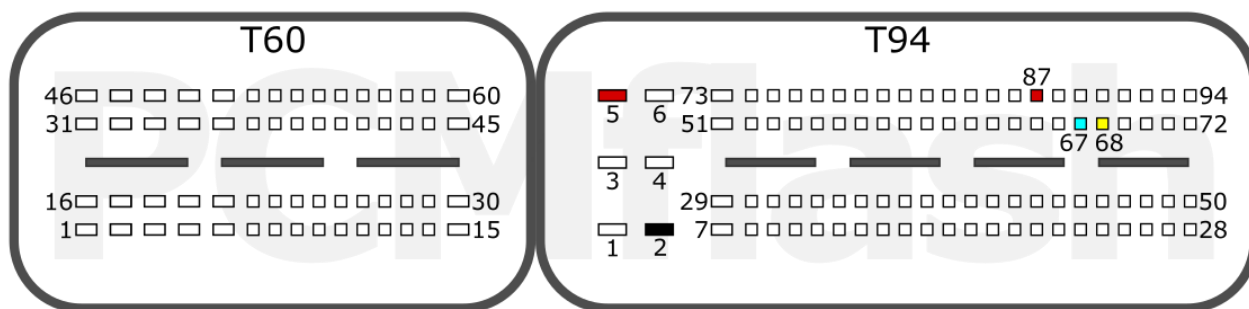

PCMflash

Engine Control Unit

MED17.8.10

+12V	T94: 5, 87	CAN-L	T94: 67
GND	T94: 2	CAN-H	T94: 68

CHINA

pcmflash.ru

v.2

2023-07-22