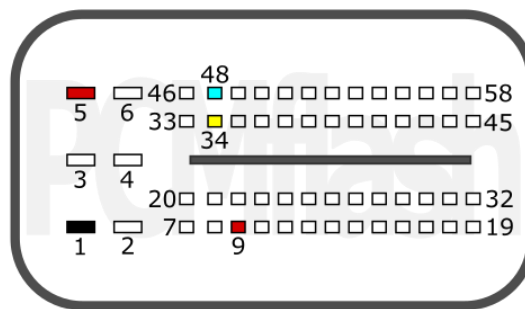

PCMflash module 81

JLR Gearbox

PCMflash

Transmission Control Unit

ZF 9HP48

| | | | |
|-------------|------|--------------|----|
| +12V | 5, 9 | CAN-L | 48 |
| GND | 1 | CAN-H | 34 |

JLR

pcmflash.ru