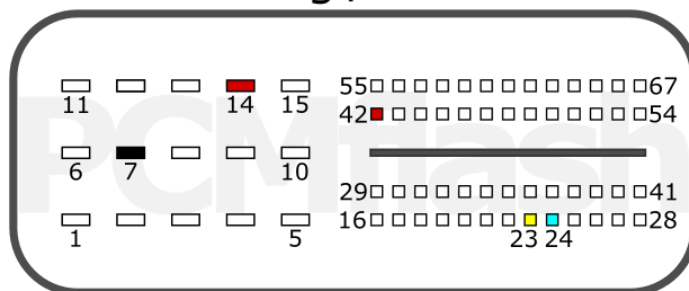

PCMflash

Transmission Control Unit

7DCT330 TCU

Reading / Чтение

+12V	14, 42	CAN-L	24
GND	7	CAN-H	23