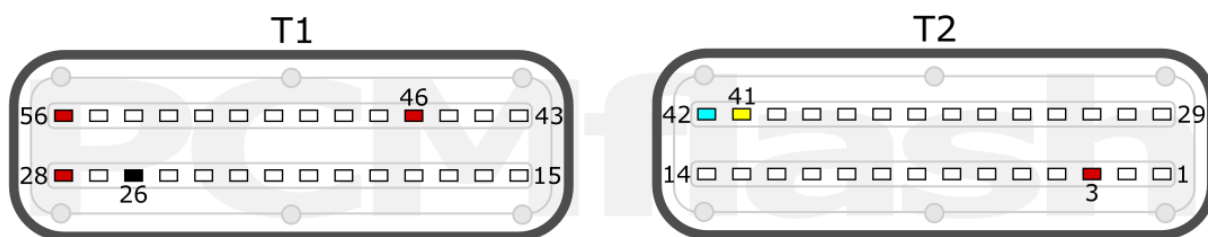

# PCMflash

Transmission Control Unit  
CVT19 (EAST80.11) TCU

<b>+12V</b>	T1: 28, 46, 56; T2: 3	<b>CAN-L</b>	T2: 42
<b>GND</b>	T1: 26	<b>CAN-H</b>	T2: 41

CHERY

pcmflash.ru

v.1

2022-06-11