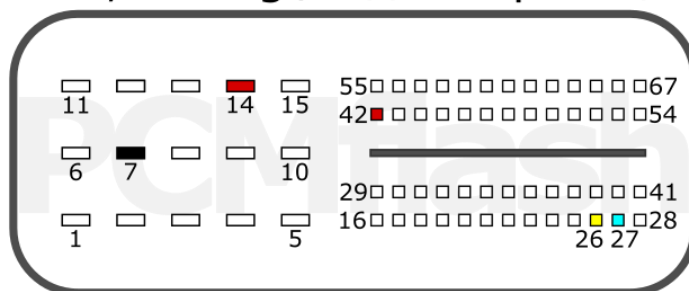

Identification, writing / Идентификация, запись

+12V	14, 42	CAN-L	27
GND	7	CAN-H	26

GEELY

pcmflash.ru

v.1

2023-06-17