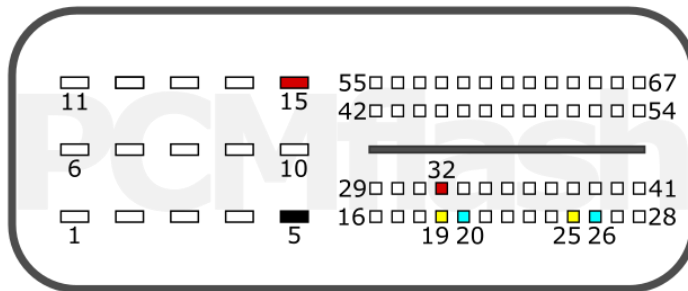

PCMflash

Transmission Control Unit

7DCT300 (HYCET) TCU

+12V	15, 35	CAN-L	20 + 26
GND	5	CAN-H	19 + 25

HAVAL

pcmflash.ru

v.1

2023-04-22