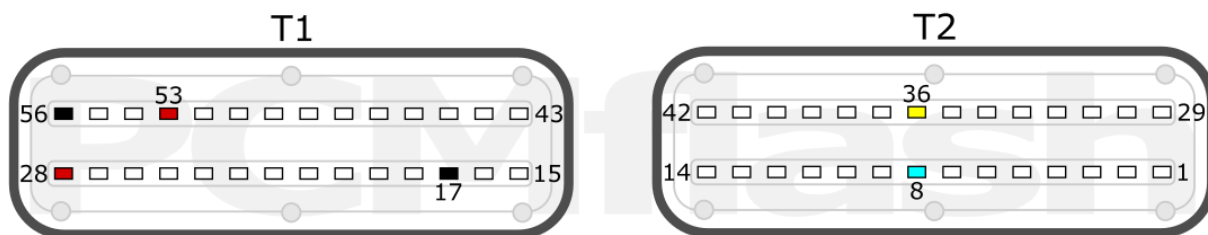

PCMflash

Transmission Control Unit

CVT25 (EAST80.13) TCU

+12V	T1: 28, 53	CAN-L	T2: 8
GND	T1: 17, 56	CAN-H	T2: 36

CHERY

pcmflash.ru

v.1

2022-06-11