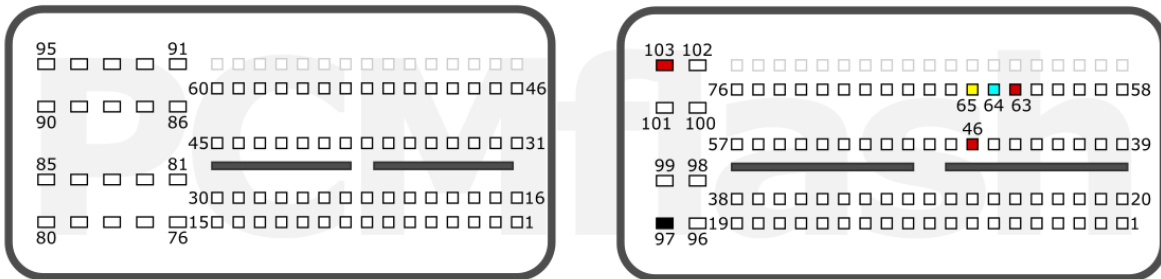

PCMflash

Transmission Control Unit

MG1Uxxx

T1 MG1UA008 (UP8) T2

+12V	T1: 12, 50, 52	CAN-L	T1: 5
GND	T1: 1	CAN-H	T1: 4

T1 MG1US008 (UD8) T2

+12V	T2: 103, 63, 46	CAN-L	T2: 64
GND	T2: 97	CAN-H	T2: 65

CHINA MG1